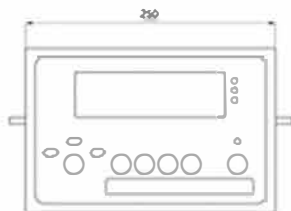

Sizedraft

JADEVER®

Jadever Scale Co., Ltd.
Tel : 886-2-22990203
Fax : 886-2-22990204
http: www.jadever.com
E-mail:sales@jadever.com.tw

Xiamen Jadever Scale Co., Ltd.
Tel : 86-592-6037668
Fax : 86-592-6037028
http://www.jadever.com
E-mail:xmjadever@jadever.com.cn

Jadever Weightech, Inc.
Tel:1-905-482-2618
Fax:1-905-887-4066
http://www.jadeverscale.com
E-mail:james@jadeverscale.com