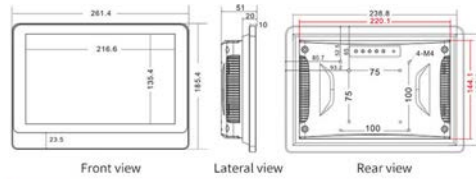

OMNITOUCH 10 IoT Touch Screen Indicator

Remarks: 10.1" Dimension; Resolution: 800*1280; difference: ±0.2mm

Features

- ❖ 10.1 inch Capacitive Touch Screen Display
- ❖ USB Host 2.0 – Export of Weighing Data via USB Thumb Drive or Bluetooth to Mobile Device
- ❖ Multi-Function & Multi-Informative Display – Ideal for Check-Weighing & Counting Application
- ❖ Compatible with Wide Range of Weighing Platforms Base
- ❖ External Device Supported : Barcode Scanner, Label Printer, PLC, Signal Light Tower & Keyboard
- ❖ Configurable Weighing Capacity, Readability & Parameters

Model	OMNITOUCH 10
Operating System	Android OS (5.1.1 or 6.0)
Display	10.1 inch Capacitive Touch Screen
Panel Display	IP65
Interface	USB Host (2.0) x 02 & Micro USB (OTG) x 01, SD Card Slot x 01
Connectivity	Wifi 2.4GHz, Bluetooth 4.0, Ethernet (RJ45) x 01, HDMI x 01
Power	100-240VAC AC/DC Adaptor 12V/4Ah