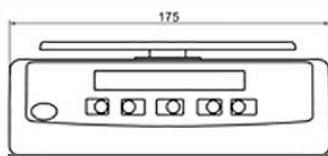

Sizedraft

JADEVER®

Jadever Scale Co., Ltd.
Tel : 886-2-22990203
Fax : 886-2-22990204
http: www.jadever.com
E-mail:sales@jadever.com.tw

Xiamen Jadever Scale Co., Ltd.
Tel : 86-592-6037668
Fax : 86-592-6037028
http://www.jadever.com
E-mail:xmjadever@jadever.com.cn

Jadever Weightech, Inc.
Tel:1-905-482-2618
Fax:1-905-887-4066
http://www.jadeverscale.com
E-mail:james@jadeverscale.com