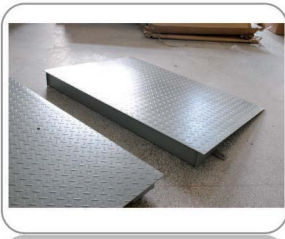

Product photo

JADEVER®

Jadever Scale Co., Ltd.
Add: 8F, No.11 Wu-Chuan 1 Rd,
Sinhuang District, New Taipei
City, Taiwan 248
Tel : 886-2-22990203
Fax : 886-2-22990204
http: www.jadever.com
E-mail:sales@jadever.com.tw

Xiamen Jadever Scale Co., Ltd.
Add: 7F, No.40 Huli Avenue, Huli
District, Xiamen 361006, Fujian,
China
Tel : 86-592-6037668
Fax : 86-592-6037028
http://www.jadever.com
E-mail:xmjadever@jadever.com.cn

Jadever Weigtech, Inc.
Add: 16 Lady Veronica Lane,
Vaughan , Ontario L6A 0G1
Tel:1-905-482-2618
Fax:1-905-887-4066
http://www.jadeverscale.com
E-mail:james@jadeverscale.com