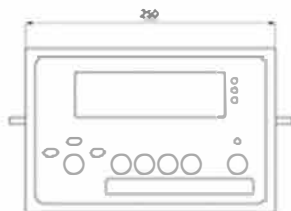

Sizedraft

JADEVER®

Jadever Scale Co., Ltd.
Tel : 886-2-22990203
Fax : 886-2-22990204
http: www.jadever.com
E-mail:sales@jadever.com.tw

Xiamen Jadever Scale Co., Ltd.
Tel : 86-592-6037668
Fax : 86-592-6037028
http://www.jadever.com
E-mail:xmjadever@jadever.com.cn

Jadever Weigtech, Inc.
Tel:1-905-482-2618
Fax:1-905-887-4066
http://www.jadeverscale.com
E-mail:james@jadeverscale.com